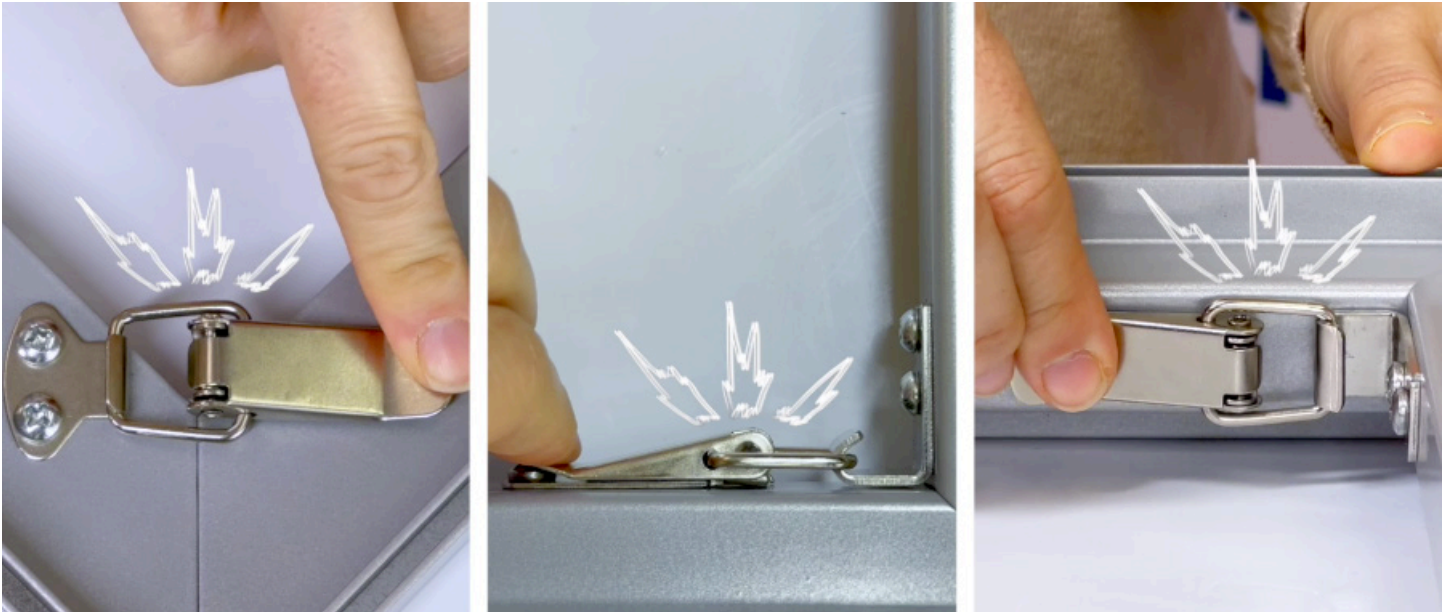

NEW

Assembles in a snap.

- Tool free with 100% metal construction
- Lightning quick set up, less than 60 seconds for small non-lit frames
- Satin silver or custom powder coated finishes available
- LIT SEG and Non LIT SEG options

Mini

Cabinet Frame

Single-sided

Double-sided

Slim LED

Single-sided LED

Double-sided LED

Cubes & Triangles