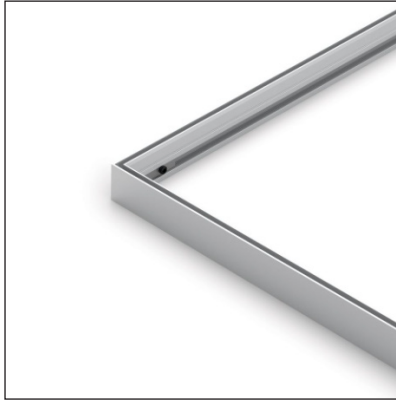

NEW

Assembles in a snap.

- Tool free with 100% metal construction
- Lightning quick set up, less than 60 seconds for small non-lit frames
- Satin silver or custom powder coated finishes available
- LIT SEG and Non LIT SEG options

Mini

Cabinet Frame

Single-sided

Double-sided

Slim LED

Single-sided LED

Double-sided LED

Cubes & Triangles